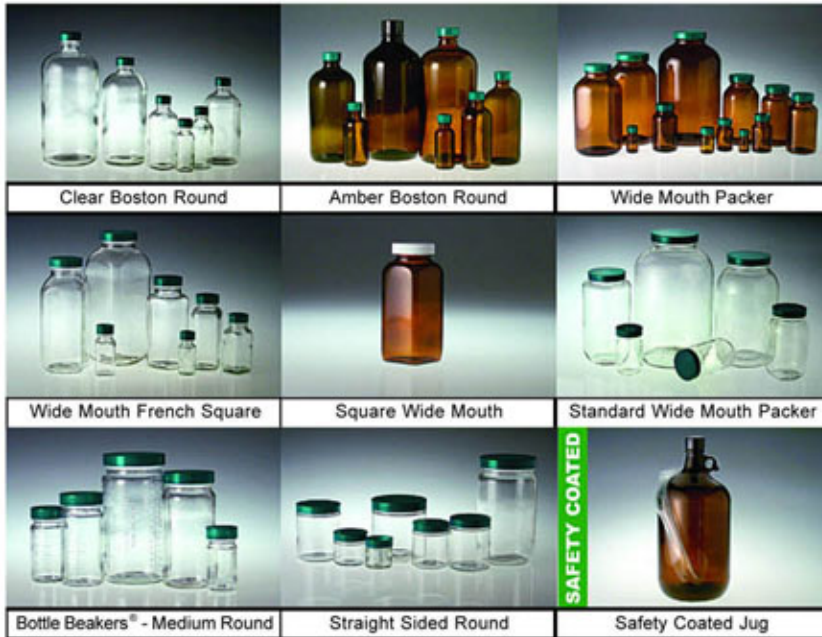

NOW AVAILABLE AT SCIENTIFIC INDUSTRIES

Qorpak® durable glassware is available in a variety of styles and sizes to suit any type of application.

- Chemically inert and impervious to permeation of gasses to safeguard products.
- Shapes and volumes do not change under vacuum pressure or when container is handled.
- Recyclable and autoclavable glassware provide maximum visibility and UV light protection.
- All glassware is provided with caps attached.
- Other styles and volumes are available upon request.

Ordering Information

Catalog No.	Style and Volume	Neck size (mm)	Qty per case
Boston Round			
Q-7909	Clear, 30ml	20-400	48
Q-7910	Clear, 60ml	20-400	24
Q-7912	Clear, 120ml	22-400	24
Q-7913	Clear, 240ml	24-400	24
Q-7914	Clear, 480ml	28-400	12
Q-7917	Clear, 960ml	33-400	12
Q-7918	Amber, 60ml	20-400	24
Q-7919	Amber, 120ml	22-400	24
Q-7920	Amber, 240ml	24-400	24
Q-7922	Amber, 480ml	28-400	12
Q-7923	Amber, 960ml	33-400	12
Q-7724T*	Amber, 1000ml	33-430	12
Wide Mouth Packer			
Q-7930	Amber, 30ml	28-400	24
Q-7931	Amber, 60ml	33-400	24
Q-7933	Amber, 120ml	38-400	24
Q-7934	Amber, 250ml	45-400	24
Q-7935	Amber, 480ml	53-400	12
Q-7938	Amber, 950ml	53-400	12
Q-7937	Amber, 1250ml	70-400	6
Q-7936	Amber, 2500ml	70-400	12
Wide Mouth French Square			
Q-7901	Clear, 15ml	20-400	48
Q-7902	Clear, 30ml	24-400	48
Q-7903	Clear, 60ml	28-400	48
Q-7904	Clear, 120ml	33-400	24
Q-7905	Clear, 240ml	43-400	24
Q-7906	Clear, 480ml	48-400	24
Q-7907	Clear, 960ml	58-400	12